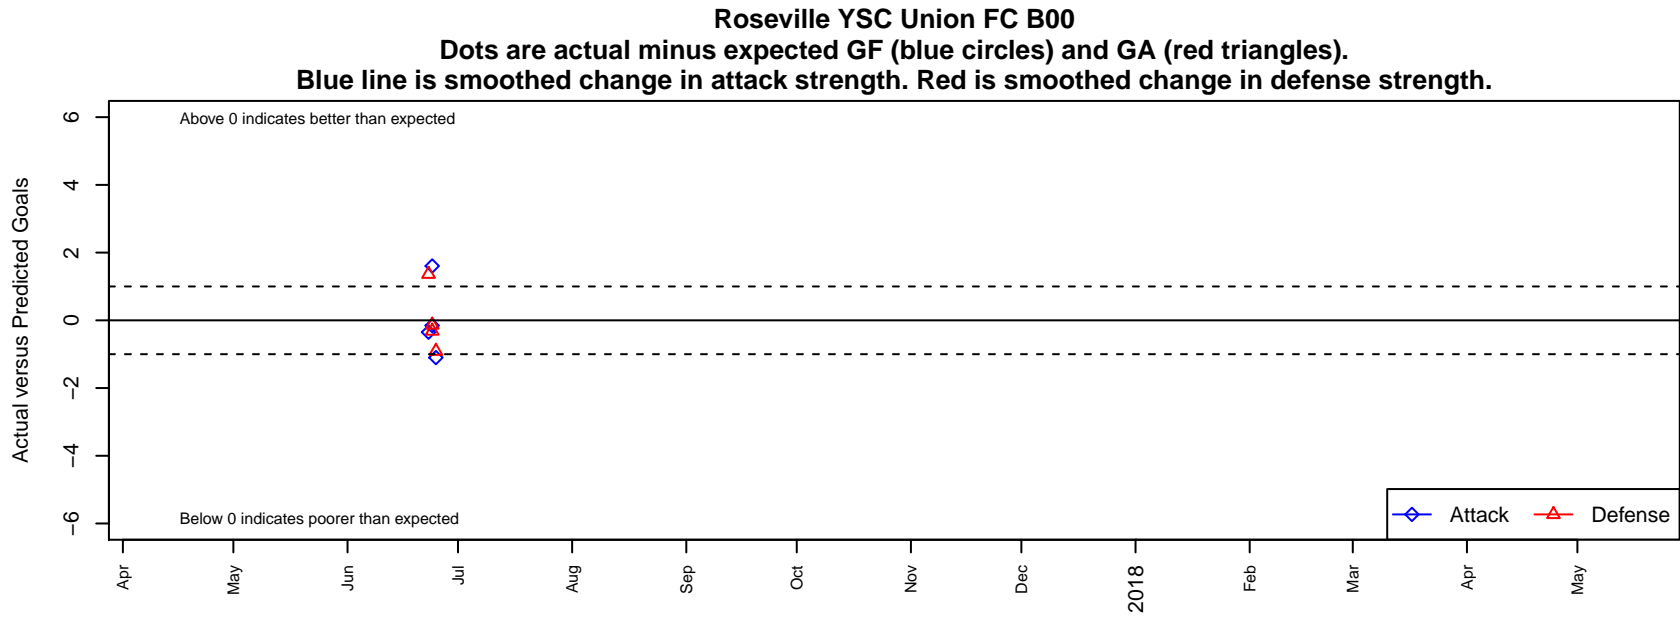

Roseville YSC Union FC B00

alt names used:

Venues played:

2017 Clash At the Border Gold/Silver

, CAN

B00 total strength=1779

attack=32.83 defense=26.95

| date | home | | away | | venue | pred.home | pred.away |
|-------------|----------------------------|---|----------------------------|---|--------------------------------------|------------------|------------------|
| 2017-06-25 | Roseville YSC Union FC B00 | 1 | Fuerza FC Academy B00 | 2 | 2017 Clash At the Border Gold/Silver | 2.10 | 1.09 |
| 2017-06-24 | Roseville YSC Union FC B00 | 2 | Washington East SC B00 | 1 | 2017 Clash At the Border Gold/Silver | 2.16 | 0.68 |
| 2017-06-24 | FC Portland White B00 | 1 | Roseville YSC Union FC B00 | 3 | 2017 Clash At the Border Gold/Silver | 0.86 | 1.39 |
| 2017-06-23 | Roseville YSC Union FC B00 | 1 | Eastside Timbers Red B99 | 0 | 2017 Clash At the Border Gold/Silver | 1.35 | 1.36 |